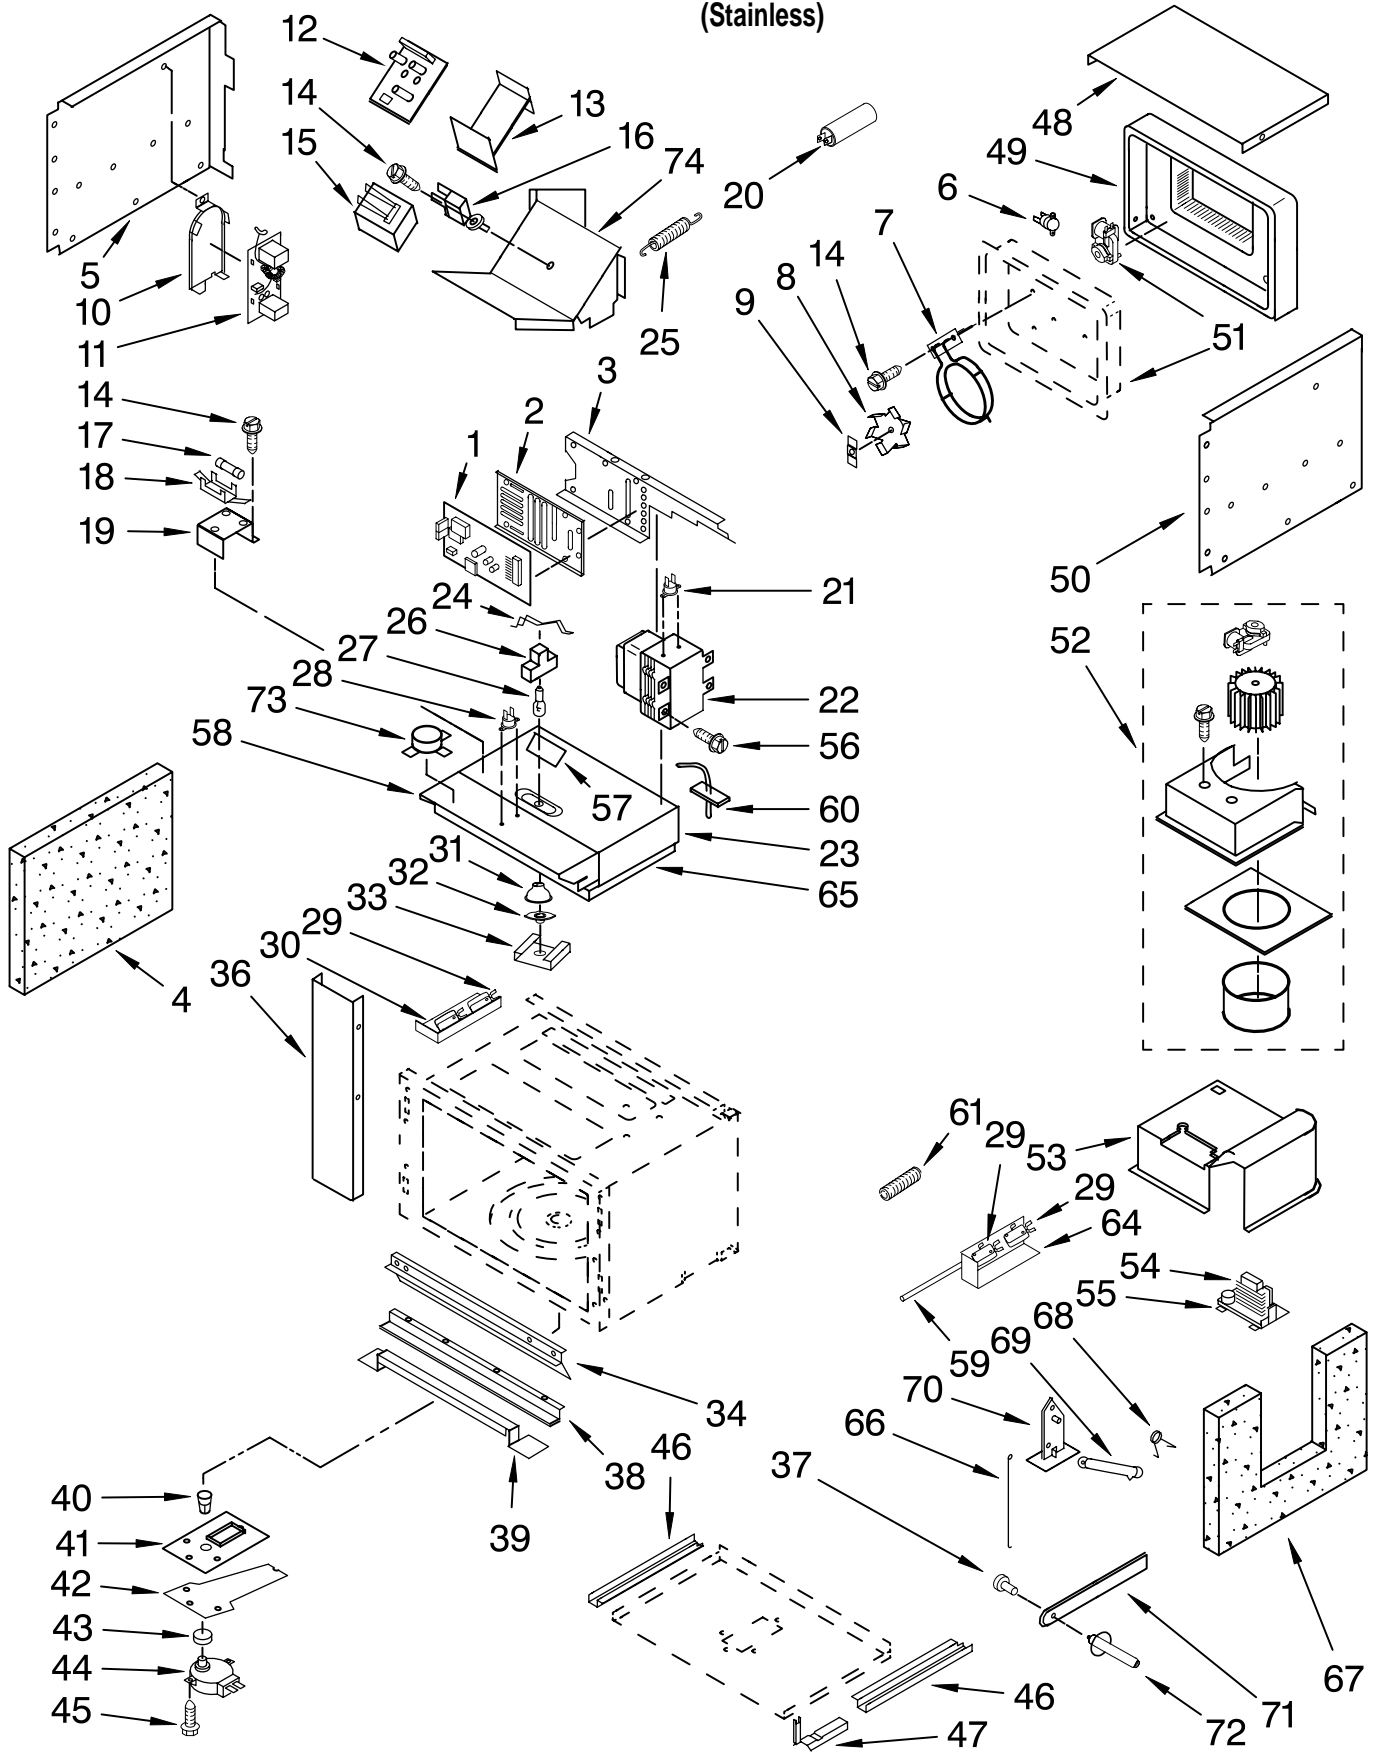

FOR ORDERING INFORMATION REFER TO PARTS PRICE LIST

OVEN PARTS

For Models: KBHS109SSS03
(Stainless)

Illus. No.	Part No.	DESCRIPTION
1		Literature Parts
	8304424	Installation Instructions
	W10162181	Use & Care Guide Tech Sheet
	8304418	English
	8304419	French
	8304375	Easy Set Guide Safer Cooking Tips
	3191638	English
	9759133	French
2	4448444	Grommet, Mounting Rail
3	8304569	Support, Microwave Module
4		Rail, Mounting Side
	8304621BL	Right
	8304622BL	Left
5		Side, Chassis
	8304546	Right
	8303539	Left
6	8304216	Base, Chassis
7	W10165447	Trim, Bottom
8	8304509	Chassis, Back
9	9760213	Transformer, Microwave UI
10	3400832	Screw
11	4449809	Screw
12	8285593	Connector Cover
13	8303519	Cover, Top
14	8303537	Channel, Rear
15	3400893	Screw

FOR ORDERING INFORMATION REFER TO PARTS PRICE LIST

CONTROL PANEL PARTS

For Models: KBHS109SSS03
(Stainless)

Illus. No.	Part No.	DESCRIPTION
------------	----------	-------------

1	W10165445	Panel, Control
2	9760749	Bumper, Door
3	W10169348	Bracket, Glass Touch
4	8304334	Keyboard, Glass Touch
5	W10118736	User Interface
6	8303719	Backer, Control
7	8303887	Bracket,Enclosure
8	4449154	Screw
9	3400805	Screw
10	4449809	Screw

FOR ORDERING INFORMATION REFER TO PARTS PRICE LIST

MICROWAVE DOOR PARTS

For Models: KBHS109SSS03
(Stainless)

Illus. No.	Part No.	DESCRIPTION
1	8304588BL	Button, Plug (2)
2	W10143304	Screw
3	W10165441	Door, Microwave
4	4449154	Screw (4)
5	8303033	Bracket, Handle
6	8304454	Glass Assembly
7	8303774SS	Handle, Door
8	8304603SS	Badge

FOR ORDERING INFORMATION REFER TO PARTS PRICE LIST

CABINET AND STIRRER PARTS

For Models: KBHS109SSS03
(Stainless)

FOR ORDERING INFORMATION REFER TO PARTS PRICE LIST

CABINET AND STIRRER PARTS

For Models: KBHS109SSS03
(Stainless)